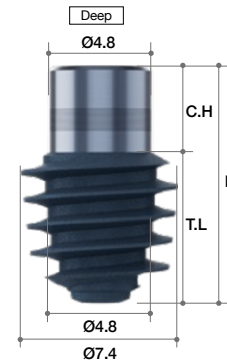

## RC Ø5.8

- Cover Screw 포함

Fixture Diameter	Connection	Thread Length (mm)	Cuff Height (mm)	Total Length (mm)	Widest thread diameter		Ref.C	
					Normal	Deep	Normal	Deep
(c4.8)Ø5.8	RC	5	2	7	-	Ø6.4	-	BDC580502DC
			4	9			-	BDC580504DC
		7	2	9			-	BDC580702DC
			4	11			-	BDC580704DC

## RC Ø6.3

- Cover Screw 포함

Fixture Diameter	Connection	Thread Length (mm)	Cuff Height (mm)	Total Length (mm)	Widest thread diameter		Ref.C	
					Normal	Deep	Normal	Deep
(c4.8)Ø6.3	RC	5	2	7	-	Ø6.9	-	BDC630502DC
			4	9			-	BDC630504DC
		7	2	9			-	BDC630702DC
			4	11			-	BDC630704DC

## RC Ø6.8

- Cover Screw 포함

Fixture Diameter	Connection	Thread Length (mm)	Cuff Height (mm)	Total Length (mm)	Widest thread diameter		Ref.C	
					Normal	Deep	Normal	Deep
(c4.8)Ø6.8	RC	5	2	7	-	Ø7.4	-	BDC680502DC
			4	9			-	BDC680504DC
		7	2	9			-	BDC680702DC
			4	11			-	BDC680704DC

## RC Ø7.3

- Cover Screw 포함

Fixture Diameter	Connection	Thread Length (mm)	Cuff Height (mm)	Total Length (mm)	Widest thread diameter		Ref.C	
					Normal	Deep	Normal	Deep
(c4.8)Ø7.3	RC	5	2	7	-	Ø7.9	-	BDC730502DC
			4	9			-	BDC730504DC
		7	2	9			-	BDC730702DC
			4	11			-	BDC730704DC