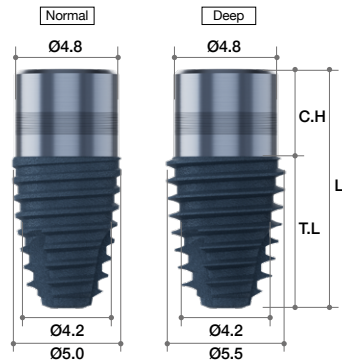

## RC Ø4.1

- Cover Screw 포함

Fixture Diameter	Connection	Thread Length (mm)	Cuff Height (mm)	Total Length (mm)	Widest thread diameter		Ref.C	
					Normal	Deep	Normal	Deep
(c3.5)Ø4.1	RC	5	2	7	Ø4.4	Ø4.8	BDC410502C	BDC440502DC
			4	9			BDC410504C	BDC440504DC
			6	11			BDC410506C	BDC440506DC
			8	13			BDC410508C	BDC410508DC
			10	15			BDC410510C	BDC410510DC
		7	2	9			BDC410702C	BDC440702DC
			4	11			BDC410704C	BDC440704DC
			6	13			BDC410706C	BDC440706DC
			8	15			BDC410708C	BDC410708DC
		9	2	11			BDC410902C	BDC440902DC
			4	13			BDC410904C	BDC440904DC
			6	15			BDC410906C	BDC440906DC

## RC Ø4.4

- Cover Screw 포함

Fixture Diameter	Connection	Thread Length (mm)	Cuff Height (mm)	Total Length (mm)	Widest thread diameter		Ref.C	
					Normal	Deep	Normal	Deep
(c3.8)Ø4.4	RC	5	2	7	Ø4.7	Ø5.1	BDC440502C	BDC440502DC
			4	9			BDC440504C	BDC440504DC
			6	11			BDC440506C	BDC440506DC
			8	13			BDC410508C	BDC440508DC
			10	15			BDC410510C	BDC440510DC
		7	2	9			BDC440702C	BDC440702DC
			4	11			BDC440704C	BDC440704DC
			6	13			BDC440706C	BDC440706DC
			8	15			BDC410708C	BDC440708DC
			2	11			BDC440902C	BDC440902DC
		9	4	13			BDC440904C	BDC440904DC
			6	15			BDC440906C	BDC440906DC

## RC Ø4.8

- Cover Screw 포함

Fixture Diameter	Connection	Thread Length (mm)	Cuff Height (mm)	Total Length (mm)	Widest thread diameter		Ref.C	
					Normal	Deep	Normal	Deep
(c4.2)Ø4.8	RC	5	2	7	Ø4.7	Ø5.1	BDC480502C	BDC480502DC
			4	9			BDC480504C	BDC480504DC
			6	11			BDC480506C	BDC480506DC
		7	2	9			BDC480702C	BDC480702DC
			4	11			BDC480704C	BDC480704DC
			6	13			BDC480706C	BDC480706DC
		9	2	11			BDC480902C	BDC480902DC
			4	13			BDC480904C	BDC480904DC
			6	15			BDC480906C	BDC480906DC

## RC Ø5.3

- Cover Screw 포함

Fixture Diameter	Connection	Thread Length (mm)	Cuff Height (mm)	Total Length (mm)	Widest thread diameter		Ref.C	
					Normal	Deep	Normal	Deep
(c4.5)Ø5.3	RC	5	2	7	Ø5.6	Ø6.0	BDC530502C	BDC530502DC
			4	9			BDC530504C	BDC530504DC
		7	2	9			BDC530702C	BDC530702DC
			4	11			BDC530704C	BDC530704DC