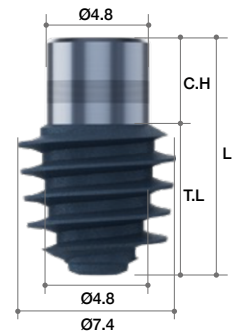

## RC Ø5.3 Deep Thread

- Cover Screw 포함

Fixture Diameter	Connection	Thread Length (mm)	Cuff Height (mm)	Length (mm)	Ref.C
Ø5.3	RC	5	2	7	BDC530502DC
			4	9	BDC530504DC
		7	2	9	BDC530702DC
			4	11	BDC530704DC

## RC Ø5.8 Deep Thread

- Cover Screw 포함

Fixture Diameter	Connection	Thread Length (mm)	Cuff Height (mm)	Length (mm)	Ref.C
Ø5.8	RC	5	2	7	BDC580502DC
			4	9	BDC580504DC
		7	2	9	BDC580702DC
			4	11	BDC580704DC

## RC Ø6.3 Deep Thread

- Cover Screw 포함

Fixture Diameter	Connection	Thread Length (mm)	Cuff Height (mm)	Length (mm)	Ref.C
Ø6.3	RC	5	2	7	BDC630502DC
			4	9	BDC630504DC
		7	2	9	BDC630702DC
			4	11	BDC630704DC

## RC Ø6.8 Deep Thread

- Cover Screw 포함

Fixture Diameter	Connection	Thread Length (mm)	Cuff Height (mm)	Length (mm)	Ref.C
Ø6.8	RC	5	2	7	BDC680502DC
			4	9	BDC680504DC
		7	2	9	BDC680702DC
			4	11	BDC680704DC