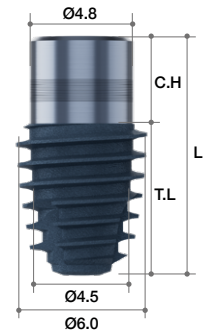

## RC Ø6.8

- Cover Screw 포함

Fixture Diameter	Connection	Thread Length (mm)	Cuff Height (mm)	Total Length (mm)	Widest thread diameter		Ref.C	
					Normal	Deep	Normal	Deep
(c4.8)Ø6.8	RC	5	2	7	-	Ø7.4	-	BDC680502DC
			4	9			-	BDC680504DC
		7	2	9			-	BDC680702DC
			4	11			-	BDC680704DC

## RC Ø7.3

- Cover Screw 포함

Fixture Diameter	Connection	Thread Length (mm)	Cuff Height (mm)	Total Length (mm)	Widest thread diameter		Ref.C	
					Normal	Deep	Normal	Deep
(c4.8)Ø7.3	RC	5	2	7	-	Ø7.9	-	BDC730502DC
			4	9			-	BDC730504DC
		7	2	9			-	BDC730702DC
			4	11			-	BDC730704DC

# Fixture Size BD Cuff IMPLANT

## RC Ø5.3 Deep Thread

- Cover Screw 포함

Fixture Diameter	Connection	Thread Length (mm)	Cuff Height (mm)	Length (mm)	Ref.C
Ø5.3	RC	5	2	7	BDC530502DC
			4	9	BDC530504DC
		7	2	9	BDC530702DC
			4	11	BDC530704DC