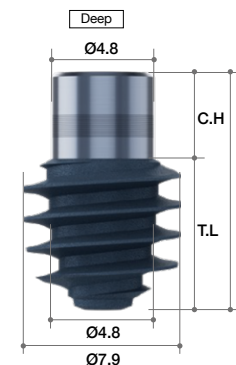

## RC Ø5.8

- Cover Screw 포함

Fixture Diameter	Connection	Thread Length (mm)	Cuff Height (mm)	Total Length (mm)	Widest thread diameter		Ref.C	
					Normal	Deep	Normal	Deep
(c4.8)Ø5.8	RC	5	2	7	-	Ø6.4	-	BDC580502DC
			4	9			-	BDC580504DC
		7	2	9			-	BDC580702DC
			4	11			-	BDC580704DC

## RC Ø6.3

- Cover Screw 포함

Fixture Diameter	Connection	Thread Length (mm)	Cuff Height (mm)	Total Length (mm)	Widest thread diameter		Ref.C	
					Normal	Deep	Normal	Deep
(c4.8)Ø6.3	RC	5	2	7	-	Ø6.9	-	BDC630502DC
			4	9			-	BDC630504DC
		7	2	9			-	BDC630702DC
			4	11			-	BDC630704DC

## RC Ø6.8

- Cover Screw 포함

Fixture Diameter	Connection	Thread Length (mm)	Cuff Height (mm)	Total Length (mm)	Widest thread diameter		Ref.C	
					Normal	Deep	Normal	Deep
(c4.8)Ø6.8	RC	5	2	7	-	Ø7.4	-	BDC680502DC
			4	9			-	BDC680504DC
		7	2	9			-	BDC680702DC
			4	11			-	BDC680704DC

## RC Ø7.3

- Cover Screw 포함

Fixture Diameter	Connection	Thread Length (mm)	Cuff Height (mm)	Total Length (mm)	Widest thread diameter		Ref.C	
					Normal	Deep	Normal	Deep
(c4.8)Ø7.3	RC	5	2	7	-	Ø7.9	-	BDC730502DC
			4	9			-	BDC730504DC
		7	2	9			-	BDC730702DC
			4	11			-	BDC730704DC