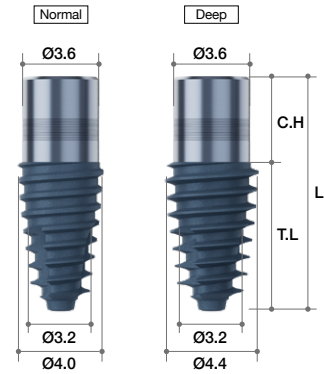

# Fixture Size BD Cuff IMPLANT

## NC Ø3.7

- Cover Screw 포함

Fixture Diameter	Connection	Thread Length (mm)	Cuff Height (mm)	Total Length (mm)	Widest thread diameter		Ref.C	
					Normal	Deep	Normal	Deep
(c3.2)Ø3.7	NC	5	2	7	Ø4.0	Ø4.4	BDC370502C	BDC370502DC
			4	9			BDC370504C	BDC370504DC
			6	11			BDC370506C	BDC370506DC
			8	13			BDC370508C	BDC370508DC
			10	15			BDC370510C	BDC370510DC
		7	2	9			BDC370702C	BDC370702DC
			4	11			BDC370704C	BDC370704DC
			6	13			BDC370706C	BDC370706DC
			8	15			BDC370708C	BDC370708DC
		9	2	11			BDC370902C	BDC370902DC
			4	13			BDC370904C	BDC370904DC
			6	15			BDC370906C	BDC370906DC

## RC Ø4.1

- Cover Screw 포함

Fixture Diameter	Connection	Thread Length (mm)	Cuff Height (mm)	Total Length (mm)	Widest thread diameter		Ref.C	
					Normal	Deep	Normal	Deep
(c3.5)Ø4.1	RC	5	2	7	Ø4.4	Ø4.8	BDC410502C	BDC440502DC
			4	9			BDC410504C	BDC440504DC
			6	11			BDC410506C	BDC440506DC
			8	13			BDC410508C	BDC410508DC
			10	15			BDC410510C	BDC410510DC
		7	2	9			BDC410702C	BDC440702DC
			4	11			BDC410704C	BDC440704DC
			6	13			BDC410706C	BDC440706DC
			8	15			BDC410708C	BDC410708DC
		9	2	11			BDC410902C	BDC440902DC
			4	13			BDC410904C	BDC440904DC
			6	15			BDC410906C	BDC440906DC

## RC Ø4.4

- Cover Screw 포함

Fixture Diameter	Connection	Thread Length (mm)	Cuff Height (mm)	Total Length (mm)	Widest thread diameter		Ref.C	
					Normal	Deep	Normal	Deep
(c3.8)Ø4.4	RC	5	2	7	Ø4.7	Ø5.1	BDC440502C	BDC440502DC
			4	9			BDC440504C	BDC440504DC
			6	11			BDC440506C	BDC440506DC
			8	13			BDC410508C	BDC440508DC
			10	15			BDC410510C	BDC440510DC
		7	2	9			BDC440702C	BDC440702DC
			4	11			BDC440704C	BDC440704DC
			6	13			BDC440706C	BDC440706DC
			8	15			BDC410708C	BDC440708DC
			2	11			BDC440902C	BDC440902DC
		9	4	13			BDC440904C	BDC440904DC
			6	15			BDC440906C	BDC440906DC