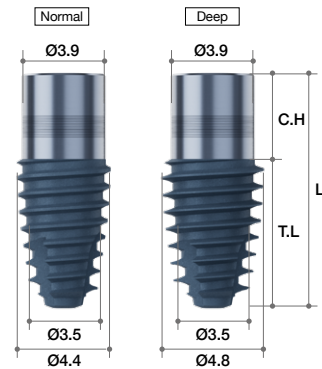

## NC Ø3.7

- Cover Screw 포함

Fixture Diameter	Connection	Thread Length (mm)	Cuff Height (mm)	Total Length (mm)	Widest thread diameter		Ref.C	
					Normal	Deep	Normal	Deep
(c3.2)Ø3.7	NC	5	2	7	Ø4.0	Ø4.4	BDC370502C	BDC370502DC
			4	9			BDC370504C	BDC370504DC
			6	11			BDC370506C	BDC370506DC
			8	13			BDC370508C	BDC370508DC
			10	15			BDC370510C	BDC370510DC
		7	2	9			BDC370702C	BDC370702DC
			4	11			BDC370704C	BDC370704DC
			6	13			BDC370706C	BDC370706DC
			8	15			BDC370708C	BDC370708DC
		9	2	11			BDC370902C	BDC370902DC
			4	13			BDC370904C	BDC370904DC
			6	15			BDC370906C	BDC370906DC

## RC Ø4.1

- Cover Screw 포함

Fixture Diameter	Connection	Thread Length (mm)	Cuff Height (mm)	Total Length (mm)	Widest thread diameter		Ref.C	
					Normal	Deep	Normal	Deep
(c3.5)Ø4.1	RC	5	2	7	Ø4.4	Ø4.8	BDC410502C	BDC440502DC
			4	9			BDC410504C	BDC440504DC
			6	11			BDC410506C	BDC440506DC
			8	13			BDC410508C	BDC410508DC
			10	15			BDC410510C	BDC410510DC
		7	2	9			BDC410702C	BDC440702DC
			4	11			BDC410704C	BDC440704DC
			6	13			BDC410706C	BDC440706DC
			8	15			BDC410708C	BDC410708DC
		9	2	11			BDC410902C	BDC440902DC
			4	13			BDC410904C	BDC440904DC
			6	15			BDC410906C	BDC440906DC

## RC Ø4.4

- Cover Screw 포함

Fixture Diameter	Connection	Thread Length (mm)	Cuff Height (mm)	Total Length (mm)	Widest thread diameter		Ref.C	
					Normal	Deep	Normal	Deep
(c3.8)Ø4.4	RC	5	2	7	Ø4.7	Ø5.1	BDC440502C	BDC440502DC
			4	9			BDC440504C	BDC440504DC
			6	11			BDC440506C	BDC440506DC
			8	13			BDC410508C	BDC440508DC
			10	15			BDC410510C	BDC440510DC
		7	2	9			BDC440702C	BDC440702DC
			4	11			BDC440704C	BDC440704DC
			6	13			BDC440706C	BDC440706DC
			8	15			BDC410708C	BDC440708DC
			2	11			BDC440902C	BDC440902DC
		9	4	13			BDC440904C	BDC440904DC
			6	15			BDC440906C	BDC440906DC