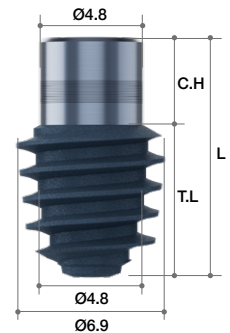

## RC Ø5.3 Deep Thread

- Cover Screw 포함

Fixture Diameter	Connection	Thread Length (mm)	Cuff Height (mm)	Length (mm)	Ref.C
Ø5.3	RC	5	2	7	BDC530502DC
			4	9	BDC530504DC
		7	2	9	BDC530702DC
			4	11	BDC530704DC

## RC Ø5.8 Deep Thread

- Cover Screw 포함

Fixture Diameter	Connection	Thread Length (mm)	Cuff Height (mm)	Length (mm)	Ref.C
Ø5.8	RC	5	2	7	BDC580502DC
			4	9	BDC580504DC
		7	2	9	BDC580702DC
			4	11	BDC580704DC

## RC Ø6.3 Deep Thread

- Cover Screw 포함

Fixture Diameter	Connection	Thread Length (mm)	Cuff Height (mm)	Length (mm)	Ref.C
Ø6.3	RC	5	2	7	BDC630502DC
			4	9	BDC630504DC
		7	2	9	BDC630702DC
			4	11	BDC630704DC

## RC Ø6.8 Deep Thread

- Cover Screw 포함

Fixture Diameter	Connection	Thread Length (mm)	Cuff Height (mm)	Length (mm)	Ref.C
Ø6.8	RC	5	2	7	BDC680502DC
			4	9	BDC680504DC
		7	2	9	BDC680702DC
			4	11	BDC680704DC