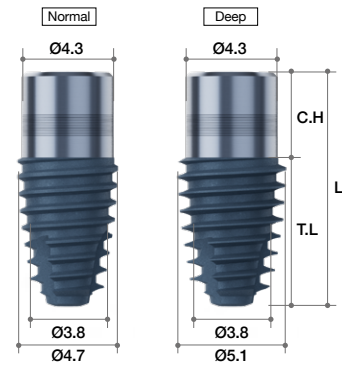

## NC Ø3.7

- Cover Screw 포함

Fixture Diameter	Connection	Thread Length (mm)	Cuff Height (mm)	Total Length (mm)	Widest thread diameter		Ref.C	
					Normal	Deep	Normal	Deep
(c3.2)Ø3.7	NC	5	2	7	Ø4.0	Ø4.4	BDC370502C	BDC370502DC
			4	9			BDC370504C	BDC370504DC
			6	11			BDC370506C	BDC370506DC
			8	13			BDC370508C	BDC370508DC
			10	15			BDC370510C	BDC370510DC
		7	2	9			BDC370702C	BDC370702DC
			4	11			BDC370704C	BDC370704DC
			6	13			BDC370706C	BDC370706DC
			8	15			BDC370708C	BDC370708DC
		9	2	11			BDC370902C	BDC370902DC
			4	13			BDC370904C	BDC370904DC
			6	15			BDC370906C	BDC370906DC

## RC Ø4.1

- Cover Screw 포함

Fixture Diameter	Connection	Thread Length (mm)	Cuff Height (mm)	Total Length (mm)	Widest thread diameter		Ref.C	
					Normal	Deep	Normal	Deep
(c3.5)Ø4.1	RC	5	2	7	Ø4.4	Ø4.8	BDC410502C	BDC440502DC
			4	9			BDC410504C	BDC440504DC
			6	11			BDC410506C	BDC440506DC
			8	13			BDC410508C	BDC410508DC
			10	15			BDC410510C	BDC410510DC
		7	2	9			BDC410702C	BDC440702DC
			4	11			BDC410704C	BDC440704DC
			6	13			BDC410706C	BDC440706DC
			8	15			BDC410708C	BDC410708DC
		9	2	11			BDC410902C	BDC440902DC
			4	13			BDC410904C	BDC440904DC
			6	15			BDC410906C	BDC440906DC

## RC Ø4.4

- Cover Screw 포함

Fixture Diameter	Connection	Thread Length (mm)	Cuff Height (mm)	Total Length (mm)	Widest thread diameter		Ref.C	
					Normal	Deep	Normal	Deep
(c3.8)Ø4.4	RC	5	2	7	Ø4.7	Ø5.1	BDC440502C	BDC440502DC
			4	9			BDC440504C	BDC440504DC
			6	11			BDC440506C	BDC440506DC
			8	13			BDC410508C	BDC440508DC
			10	15			BDC410510C	BDC440510DC
		7	2	9			BDC440702C	BDC440702DC
			4	11			BDC440704C	BDC440704DC
			6	13			BDC440706C	BDC440706DC
			8	15			BDC410708C	BDC440708DC
			2	11			BDC440902C	BDC440902DC
		9	4	13			BDC440904C	BDC440904DC
			6	15			BDC440906C	BDC440906DC