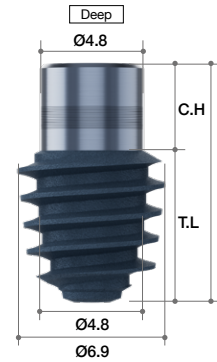

## RC Ø5.3

- Cover Screw 포함

Fixture Diameter	Connection	Thread Length (mm)	Cuff Height (mm)	Total Length (mm)	Widest thread diameter		Ref.C	
					Normal	Deep	Normal	Deep
(c4.5)Ø5.3	RC	5	2	7	Ø5.6	Ø6.0	BDC530502C	BDC530502DC
			4	9			BDC530504C	BDC530504DC
		7	2	9			BDC530702C	BDC530702DC
			4	11			BDC530704C	BDC530704DC

## RC Ø5.8

- Cover Screw 포함

Fixture Diameter	Connection	Thread Length (mm)	Cuff Height (mm)	Total Length (mm)	Widest thread diameter		Ref.C	
					Normal	Deep	Normal	Deep
(c4.8)Ø5.8	RC	5	2	7	-	Ø6.4	-	BDC580502DC
			4	9			-	BDC580504DC
		7	2	9			-	BDC580702DC
			4	11			-	BDC580704DC

## RC Ø6.3

- Cover Screw 포함

Fixture Diameter	Connection	Thread Length (mm)	Cuff Height (mm)	Total Length (mm)	Widest thread diameter		Ref.C	
					Normal	Deep	Normal	Deep
(c4.8)Ø6.3	RC	5	2	7	-	Ø6.9	-	BDC630502DC
			4	9			-	BDC630504DC
		7	2	9			-	BDC630702DC
			4	11			-	BDC630704DC

## RC Ø6.8

- Cover Screw 포함

Fixture Diameter	Connection	Thread Length (mm)	Cuff Height (mm)	Total Length (mm)	Widest thread diameter		Ref.C	
					Normal	Deep	Normal	Deep
(c4.8)Ø6.8	RC	5	2	7	-	Ø7.4	-	BDC680502DC
			4	9			-	BDC680504DC
		7	2	9			-	BDC680702DC
			4	11			-	BDC680704DC