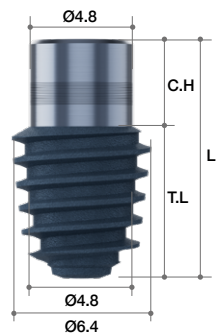

## RC Ø5.3 Deep Thread

- Cover Screw 포함

Fixture Diameter	Connection	Thread Length (mm)	Cuff Height (mm)	Length (mm)	Ref.C
Ø5.3	RC	5	2	7	BDC530502DC
			4	9	BDC530504DC
		7	2	9	BDC530702DC
			4	11	BDC530704DC

## RC Ø5.8 Deep Thread

- Cover Screw 포함

Fixture Diameter	Connection	Thread Length (mm)	Cuff Height (mm)	Length (mm)	Ref.C
Ø5.8	RC	5	2	7	BDC580502DC
			4	9	BDC580504DC
		7	2	9	BDC580702DC
			4	11	BDC580704DC

## RC Ø6.3 Deep Thread

- Cover Screw 포함

Fixture Diameter	Connection	Thread Length (mm)	Cuff Height (mm)	Length (mm)	Ref.C
Ø6.3	RC	5	2	7	BDC630502DC
			4	9	BDC630504DC
		7	2	9	BDC630702DC
			4	11	BDC630704DC

## RC Ø6.8 Deep Thread

- Cover Screw 포함

Fixture Diameter	Connection	Thread Length (mm)	Cuff Height (mm)	Length (mm)	Ref.C
Ø6.8	RC	5	2	7	BDC680502DC
			4	9	BDC680504DC
		7	2	9	BDC680702DC
			4	11	BDC680704DC