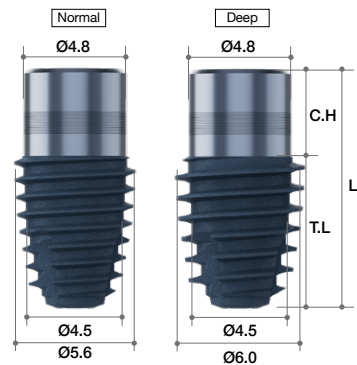

## RC Ø4.1

- Cover Screw 포함

Fixture Diameter	Connection	Thread Length (mm)	Cuff Height (mm)	Total Length (mm)	Widest thread diameter		Ref.C	
					Normal	Deep	Normal	Deep
(c3.5)Ø4.1	RC	5	2	7	Ø4.4	Ø4.8	BDC410502C	BDC440502DC
			4	9			BDC410504C	BDC440504DC
			6	11			BDC410506C	BDC440506DC
			8	13			BDC410508C	BDC410508DC
			10	15			BDC410510C	BDC410510DC
		7	2	9			BDC410702C	BDC440702DC
			4	11			BDC410704C	BDC440704DC
			6	13			BDC410706C	BDC440706DC
			8	15			BDC410708C	BDC410708DC
		9	2	11			BDC410902C	BDC440902DC
			4	13			BDC410904C	BDC440904DC
			6	15			BDC410906C	BDC440906DC

## RC Ø4.4

- Cover Screw 포함

Fixture Diameter	Connection	Thread Length (mm)	Cuff Height (mm)	Total Length (mm)	Widest thread diameter		Ref.C	
					Normal	Deep	Normal	Deep
(c3.8)Ø4.4	RC	5	2	7	Ø4.7	Ø5.1	BDC440502C	BDC440502DC
			4	9			BDC440504C	BDC440504DC
			6	11			BDC440506C	BDC440506DC
			8	13			BDC410508C	BDC440508DC
			10	15			BDC410510C	BDC440510DC
		7	2	9			BDC440702C	BDC440702DC
			4	11			BDC440704C	BDC440704DC
			6	13			BDC440706C	BDC440706DC
			8	15			BDC410708C	BDC440708DC
			2	11			BDC440902C	BDC440902DC
		9	4	13			BDC440904C	BDC440904DC
			6	15			BDC440906C	BDC440906DC

## RC Ø4.8

- Cover Screw 포함

Fixture Diameter	Connection	Thread Length (mm)	Cuff Height (mm)	Total Length (mm)	Widest thread diameter		Ref.C	
					Normal	Deep	Normal	Deep
(c4.2)Ø4.8	RC	5	2	7	Ø4.7	Ø5.1	BDC480502C	BDC480502DC
			4	9			BDC480504C	BDC480504DC
			6	11			BDC480506C	BDC480506DC
		7	2	9			BDC480702C	BDC480702DC
			4	11			BDC480704C	BDC480704DC
			6	13			BDC480706C	BDC480706DC
		9	2	11			BDC480902C	BDC480902DC
			4	13			BDC480904C	BDC480904DC
			6	15			BDC480906C	BDC480906DC

## RC Ø5.3

- Cover Screw 포함

Fixture Diameter	Connection	Thread Length (mm)	Cuff Height (mm)	Total Length (mm)	Widest thread diameter		Ref.C	
					Normal	Deep	Normal	Deep
(c4.5)Ø5.3	RC	5	2	7	Ø5.6	Ø6.0	BDC530502C	BDC530502DC
			4	9			BDC530504C	BDC530504DC
		7	2	9			BDC530702C	BDC530702DC
			4	11			BDC530704C	BDC530704DC