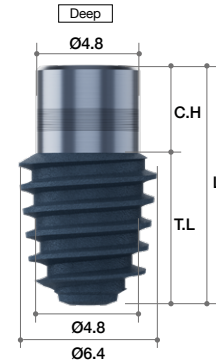

## RC Ø4.4

- Cover Screw 포함

Fixture Diameter	Connection	Thread Length (mm)	Cuff Height (mm)	Total Length (mm)	Widest thread diameter		Ref.C	
					Normal	Deep	Normal	Deep
(c3.8)Ø4.4	RC	5	2	7	Ø4.7	Ø5.1	BDC440502C	BDC440502DC
			4	9			BDC440504C	BDC440504DC
			6	11			BDC440506C	BDC440506DC
			8	13			BDC410508C	BDC440508DC
			10	15			BDC410510C	BDC440510DC
		7	2	9			BDC440702C	BDC440702DC
			4	11			BDC440704C	BDC440704DC
			6	13			BDC440706C	BDC440706DC
			8	15			BDC410708C	BDC440708DC
			2	11			BDC440902C	BDC440902DC
		9	4	13			BDC440904C	BDC440904DC
			6	15			BDC440906C	BDC440906DC

## RC Ø4.8

- Cover Screw 포함

Fixture Diameter	Connection	Thread Length (mm)	Cuff Height (mm)	Total Length (mm)	Widest thread diameter		Ref.C	
					Normal	Deep	Normal	Deep
(c4.2)Ø4.8	RC	5	2	7	Ø4.7	Ø5.1	BDC480502C	BDC480502DC
			4	9			BDC480504C	BDC480504DC
			6	11			BDC480506C	BDC480506DC
		7	2	9			BDC480702C	BDC480702DC
			4	11			BDC480704C	BDC480704DC
			6	13			BDC480706C	BDC480706DC
		9	2	11			BDC480902C	BDC480902DC
			4	13			BDC480904C	BDC480904DC
			6	15			BDC480906C	BDC480906DC

## RC Ø5.3

- Cover Screw 포함

Fixture Diameter	Connection	Thread Length (mm)	Cuff Height (mm)	Total Length (mm)	Widest thread diameter		Ref.C	
					Normal	Deep	Normal	Deep
(c4.5)Ø5.3	RC	5	2	7	Ø5.6	Ø6.0	BDC530502C	BDC530502DC
			4	9			BDC530504C	BDC530504DC
		7	2	9			BDC530702C	BDC530702DC
			4	11			BDC530704C	BDC530704DC

## RC Ø5.8

- Cover Screw 포함

Fixture Diameter	Connection	Thread Length (mm)	Cuff Height (mm)	Total Length (mm)	Widest thread diameter		Ref.C	
					Normal	Deep	Normal	Deep
(c4.8)Ø5.8	RC	5	2	7	-	Ø6.4	-	BDC580502DC
			4	9			-	BDC580504DC
		7	2	9			-	BDC580702DC
			4	11			-	BDC580704DC